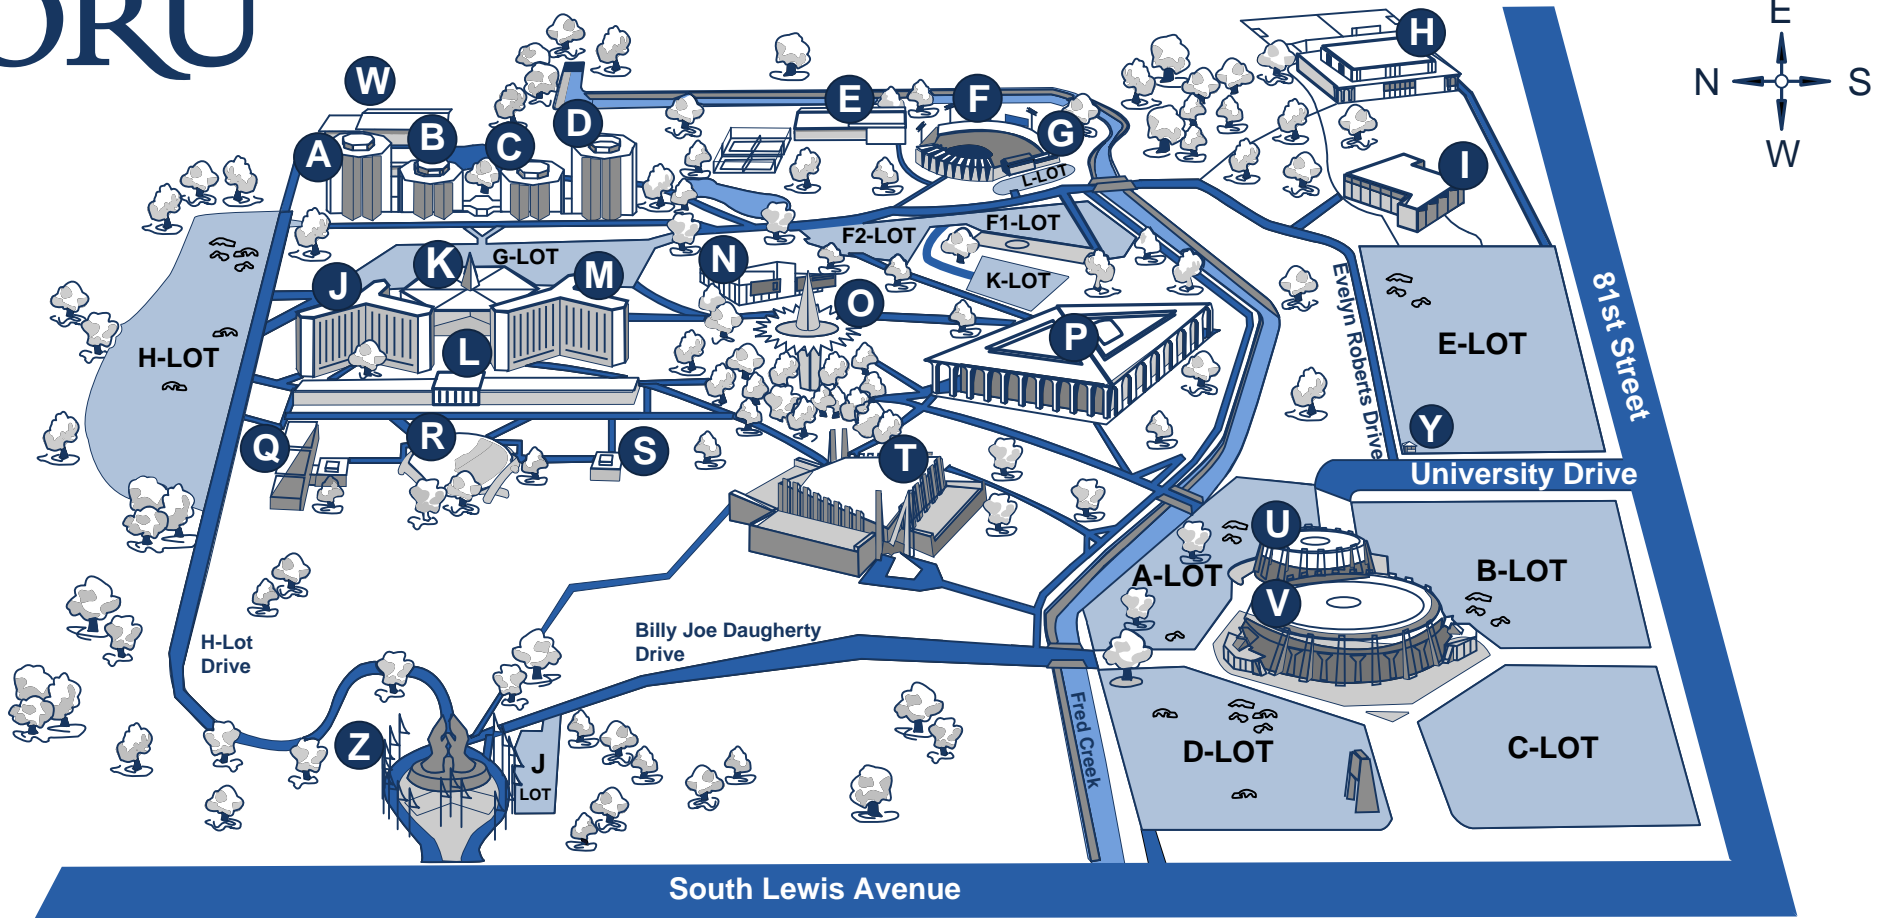

ORU

- A. Michael Cardone Hall "Michael"
- B. Wesley Luehring Hall "Wesley"
- C. Susie Vinson Hall "Susie"
- D. Frances Cardone Hall "Frances"
- E. H.A. Chapman Indoor Practice Facility
- F. J.L. Johnson Stadium
- G. Burkhart Family Strength & Conditioning Center
- H. Kenneth H. Cooper Aerobics Center "AC" & Case Soccer Complex
- I. Stovall Administrative Center "Stovall"
- J. Ellis Melvin Roberts Hall "EMR"
- K. Hamill Student Center (Security/Fireside Room)
- L. Timko-Barton Hall "Timko"

- M. Claudius Priscilla Roberts Hall "Claudius"
- N. Armand Hammer Alumni-Student Center "Student Center"
- O. Prayer Tower
- P. Learning Resources Center "LRC" & Graduate Center "GC"
- Q. Gabrielle Christian Salem Hall
- R. Howard Auditorium "Howard"
- S. Braxton Annex
- T. Christ's Chapel "Chapel"
- U. Studio One "Baby Mabee"
- V. Mabee Center
- W. Lloyd "Rocky" Roberts Maintenance Facility
- Y. Information Center
- Z. Billy Joe Daugherty Circle